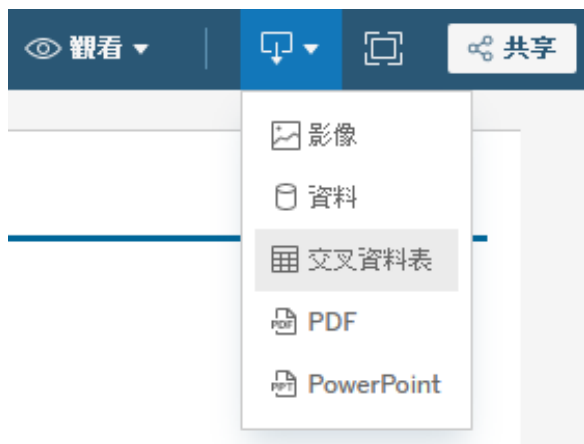

請選擇交叉資料表

下載儲存可選擇 Excel 或 CSV 檔

即可檢索 Chapter 內會員資訊

	A	B	C	D	E	F
1	Product Name	Product Type	Product Code	Region	Section	Subsecti
2	IEEE Computer	Memberships	MEMC016	R10	Tainan	
3	Society				Section	
4	Membership